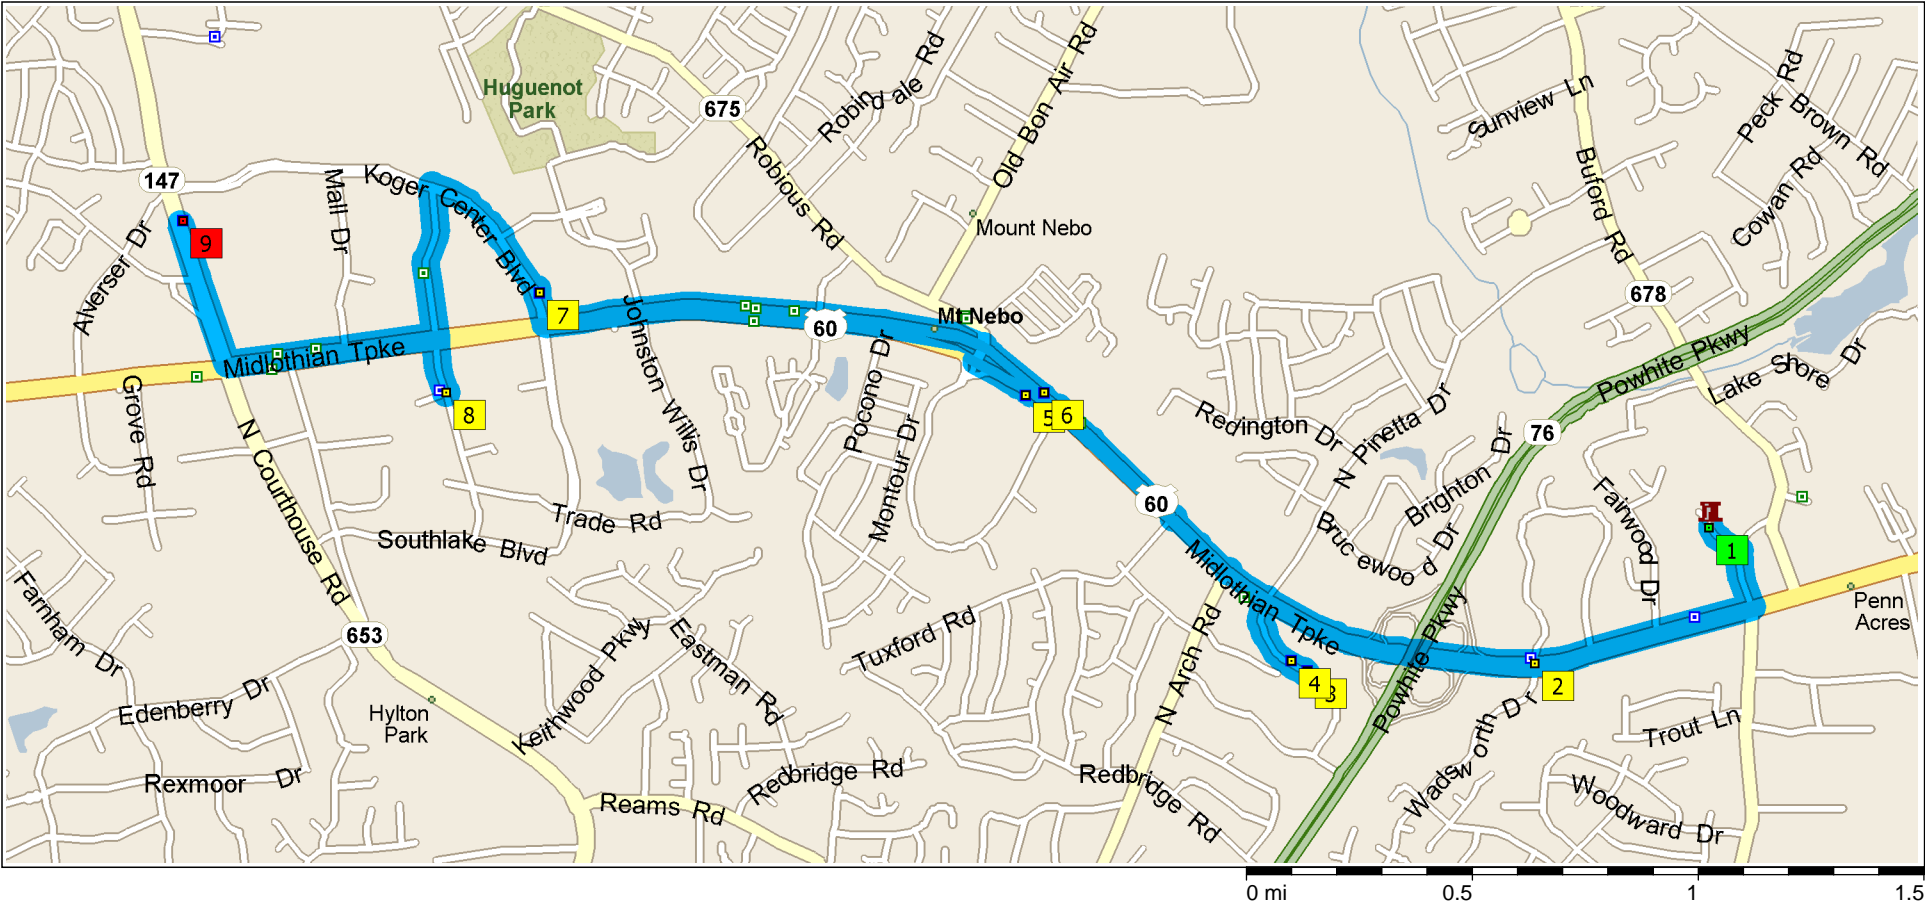

Hotels Near BrainTrain Office

Copyright © and (P) 1988–2008 Microsoft Corporation and/or its suppliers. All rights reserved. <http://www.microsoft.com/streets/>
Certain mapping and direction data © 2008 NAVTEQ. All rights reserved. The Data for areas of Canada includes information taken with permission from Canadian authorities, including: © Her Majesty the Queen in Right of Canada, © Queen's Printer for Ontario. NAVTEQ and NAVTEQ ON BOARD are trademarks of NAVTEQ. © 2008 Tele Atlas North America, Inc. All rights reserved. Tele Atlas and Tele Atlas North America are trademarks of Tele Atlas, Inc. © 2008 by Applied Geographic Systems. All rights reserved.