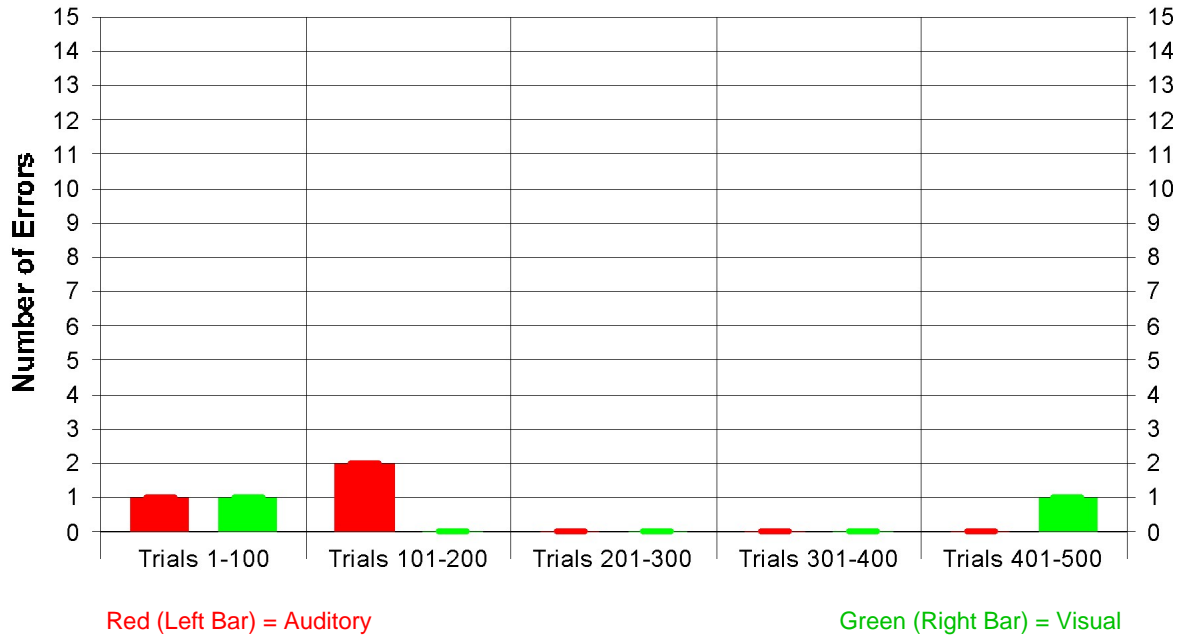

Quickness (Mean Reaction Time -- Frequent Targets)

Swiftness (Mean Reaction Time -- Rare Targets)

Performance During Course of IVA+Plus Test
Brain Train 2/26/2004 10:59:00 AM

Prudence Errors (Commission)

Vigilance Errors (Omission)

Performance During Course of IVA+Plus Test
Brain Train 2/26/2004 10:59:00 AM

Reliability Errors (Idiopathic Commission)

Steadiness Errors (Idiopathic Omission)