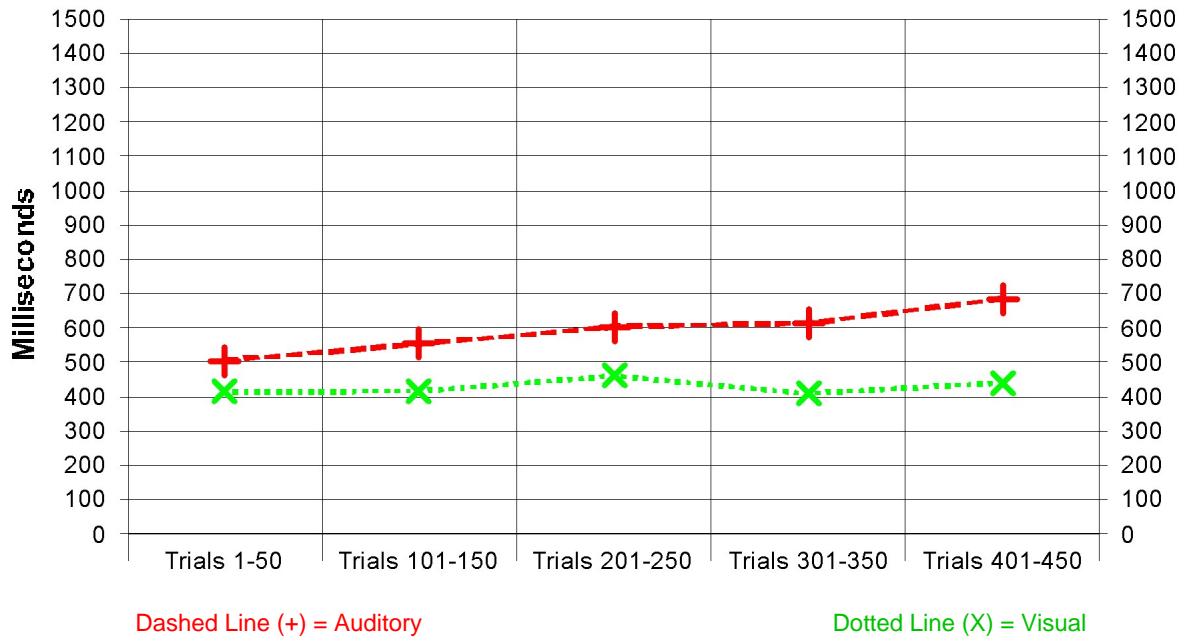

Performance During Course of IVA+Plus Test
Brain Train 2/26/2004 10:59:00 AM

Speed (Mean Reaction Time -- All Targets)

Combined Error Types

Performance During Course of IVA+Plus Test
Brain Train 2/26/2004 10:59:00 AM

Quickness (Mean Reaction Time -- Frequent Targets)

Swiftness (Mean Reaction Time -- Rare Targets)

Performance During Course of IVA+Plus Test
Brain Train 2/26/2004 10:59:00 AM

Prudence Errors (Commission)

Vigilance Errors (Omission)

Performance During Course of IVA+Plus Test
Brain Train 2/26/2004 10:59:00 AM

Reliability Errors (Idiopathic Commission)

Steadiness Errors (Idiopathic Omission)