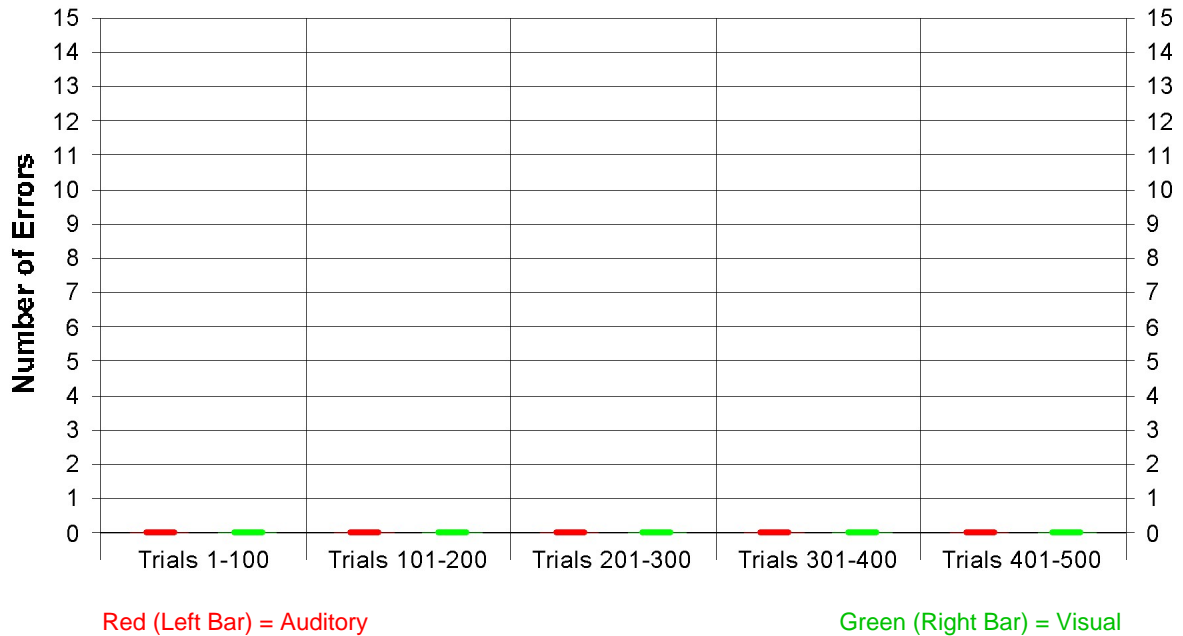

Vigilance Errors (Omission)