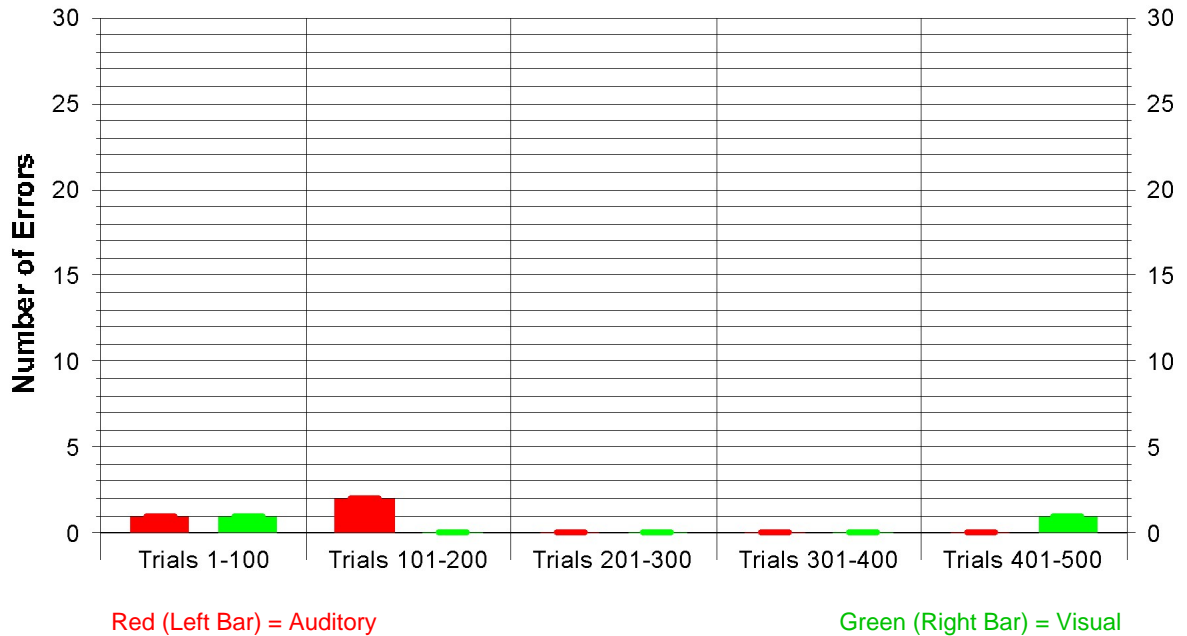

Performance During Course of IVA+Plus Test
Brain Train 2/26/2004 10:59:00 AM

Speed (Mean Reaction Time -- All Targets)

Combined Error Types

Performance During Course of IVA+Plus Test
Brain Train 2/26/2004 10:59:00 AM

Quickness (Mean Reaction Time -- Frequent Targets)

Swiftness (Mean Reaction Time -- Rare Targets)

Performance During Course of IVA+Plus Test
Brain Train 2/26/2004 10:59:00 AM

Prudence Errors (Commission)