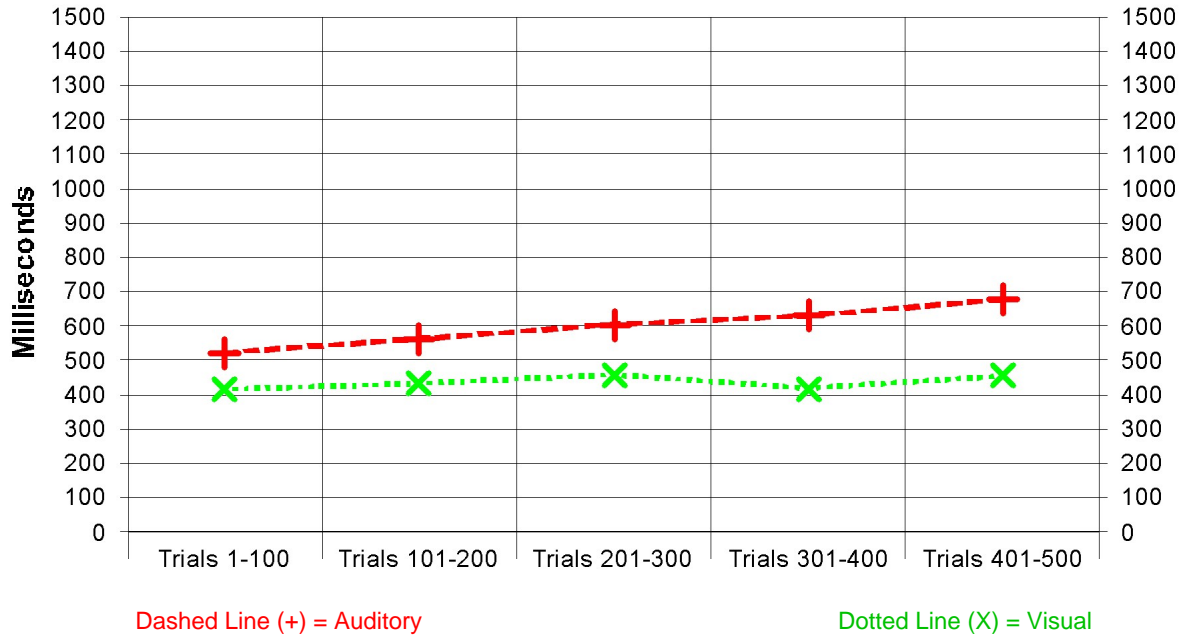

Performance During Course of IVA+Plus Test
Brain Train 2/26/2004 10:59:00 AM

Speed (Mean Reaction Time -- All Targets)

Combined Error Types

Performance During Course of IVA+Plus Test
Brain Train 2/26/2004 10:59:00 AM

Quickness (Mean Reaction Time -- Frequent Targets)

Swiftness (Mean Reaction Time -- Rare Targets)

Performance During Course of IVA+Plus Test
Brain Train 2/26/2004 10:59:00 AM

Prudence Errors (Commission)

Vigilance Errors (Omission)

Performance During Course of IVA+Plus Test
Brain Train 2/26/2004 10:59:00 AM

Reliability Errors (Idiopathic Commission)

Steadiness Errors (Idiopathic Omission)