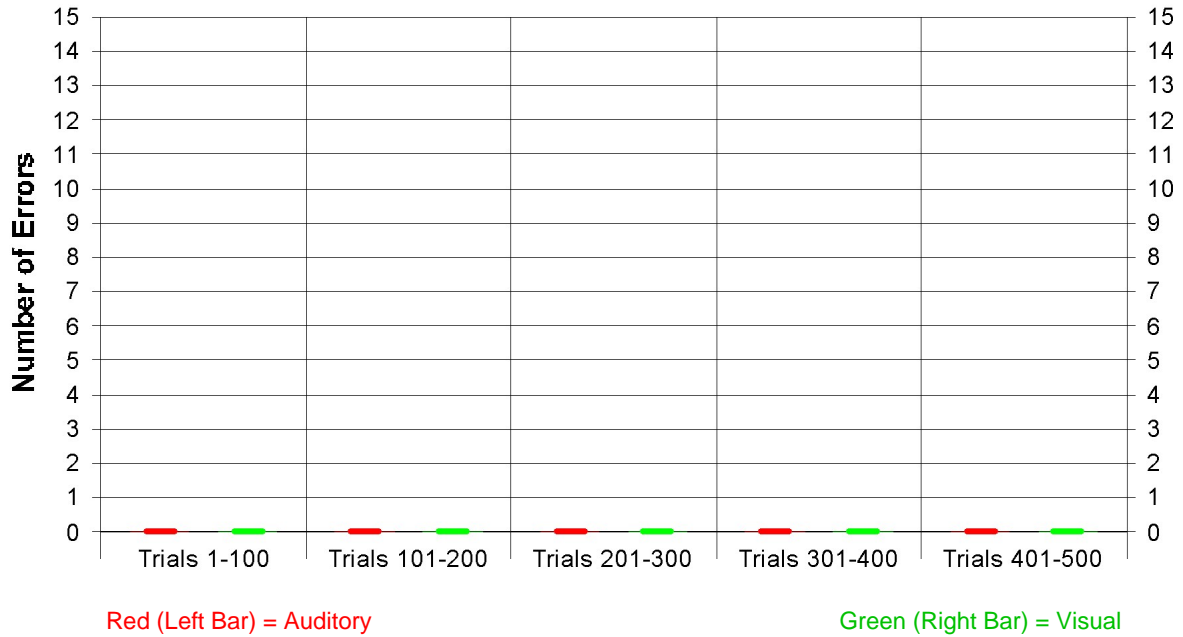

Performance During Course of IVA+Plus Test
Brain Train 2/26/2004 10:59:00 AM

Reliability Errors (Idiopathic Commission)