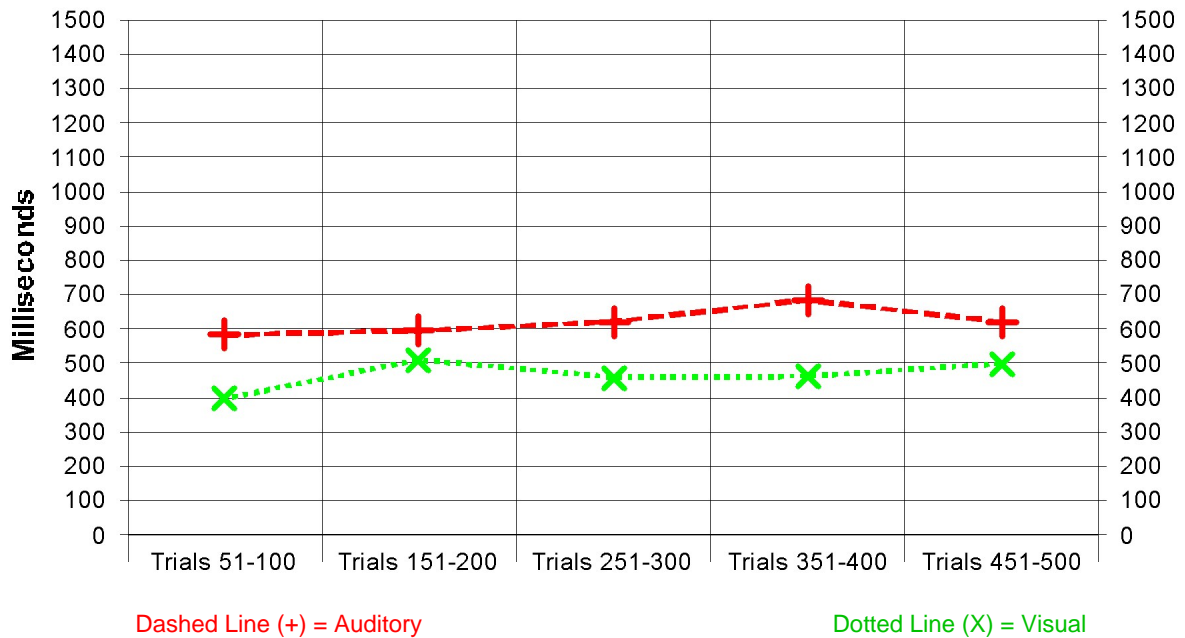

Performance During Course of IVA+Plus Test
Brain Train 2/26/2004 10:59:00 AM

Speed (Mean Reaction Time -- All Targets)

Combined Error Types

Performance During Course of IVA+Plus Test
Brain Train 2/26/2004 10:59:00 AM

Quickness (Mean Reaction Time -- Frequent Targets)

Swiftness (Mean Reaction Time -- Rare Targets)

Performance During Course of IVA+Plus Test
Brain Train 2/26/2004 10:59:00 AM

Prudence Errors (Commission)

Vigilance Errors (Omission)

Performance During Course of IVA+Plus Test
Brain Train 2/26/2004 10:59:00 AM

Reliability Errors (Idiopathic Commission)

Steadiness Errors (Idiopathic Omission)